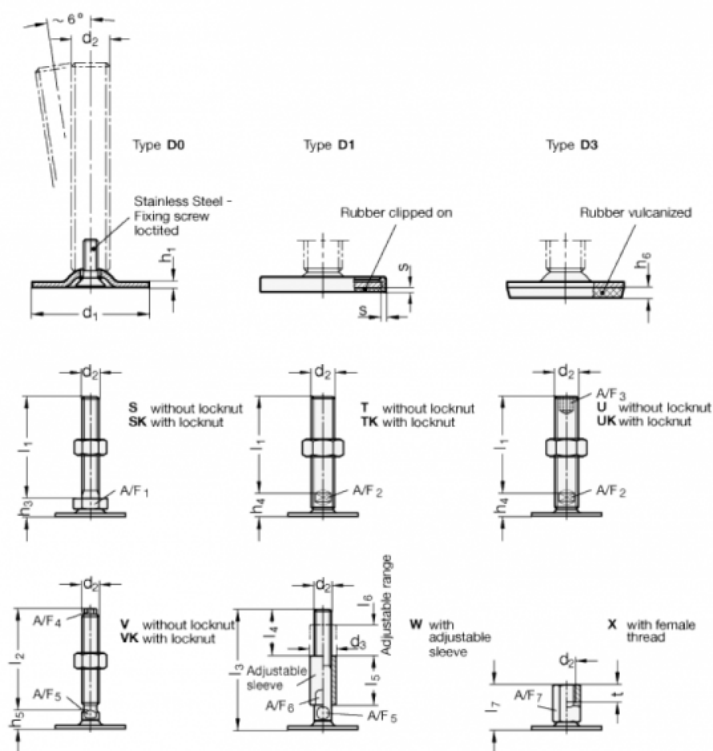

Article number: 204150M863D3SK
 Description: E+G levelling foot
 GN 41-50-M8-63-D3-SK
 Note: SK With nut, External hexagon at the bottom

Measures

A/F1 = 17
 d1 = 50
 d2 = M8
 h1 = 2.5
 h3 = 11
 h6 = 4
 l1 = 63
 s =